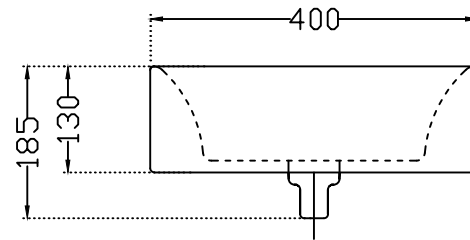

TOP VIEW

SIDE VIEW

	Jaquar Group Global Headquarters Plot No. 3, Sector- M-11, IMT Manesar Gurgaon, NCR - 122050, India E-mail : Sales: support@jaquar.com Customer Service : service@jaquar.com		ITEM CODE	LXS-WHT-67903
			ITEM TYPE	TABLE TOP BASIN
			ITEM SIZE	600x400x130 mm
	ALL DIMENSIONS ARE IN MM. (TOLERANCE ± 5 MM)			