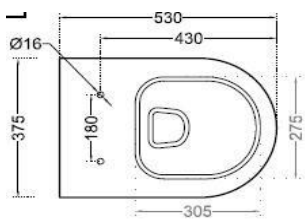

SPECIFICATION DATA SHEET

PRODUCT DETAILS

Manufacturer :	Artize	Type:	Wall Hung WC
Colour:	White	Flush valves	Regular, Dual & I Flush advantages
Outlet	Horizontal	Material:	Ceramic - Vitreous China
Technical Details:	Internal diameter of inlet hole dia. $\varnothing 55 \pm 3$ mm External diameter of outlet hole dia. $\varnothing 100 \pm 5$ mm		

PRODUCT IMAGE

TECHNICAL DRAWING

TOP VIEW

SIDE VIEW

BACK VIEW

Product Dimension	375x530x330 mm	FEATURES
Product Weight	26.5 kg	Rimless WC, Blind Installation with quick release seat cover, Exclusive Design, Efficient Dual Flushing - 3/6 LPF.

DISCLAIMER: Our every effort has been made to ensure factual accuracy, the information presented subject to changes due to requirements in different sites, markets and/ or countries. All dimensions are in mm (Tolerance ± 5 MM). Jaquar reserves the right to make the necessary amendments at any time without prior notice.