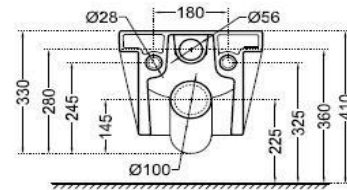

SPECIFICATION DATA SHEET

PRODUCT DETAILS

Manufacturer :	Artize	Type:	Wall Hung WC
Colour:	White	Flush valves	Regular, Dual & I Flush advantages
Outlet	Horizontal	Material:	Ceramic - Vitreous China
Technical Details:	Internal diameter of inlet hole dia. $\varnothing 55 \pm 3$ mm External diameter of outlet hole dia. $\varnothing 100 \pm 5$ mm		

PRODUCT IMAGE

TECHNICAL DRAWING

TOP VIEW

SIDE VIEW

BACK VIEW

Product Dimension	375x530x330 mm	FEATURES
Product Weight	26.5 kg	Rimless WC, Blind Installation with quick release seat cover, Exclusive Design, Efficient Dual Flushing - 3/6 LPF.

DISCLAIMER: Our every effort has been made to ensure factual accuracy, the information presented subject to changes due to requirements in different sites, markets and/ or countries. All dimensions are in mm (Tolerance ± 5 MM). Jaquar reserves the right to make the necessary amendments at any time without prior notice.