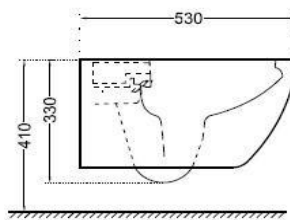

SPECIFICATION DATA SHEET

PRODUCT DETAILS

Manufacturer :	Artize	Type:	Wall Hung WC
Colour:	White	Flush valves	Regular, Dual & I Flush advantages
Outlet	Horizontal	Material:	Ceramic - Vitreous China
Technical Details:	Internal diameter of inlet hole dia. $\varnothing 55 \pm 3$ mm External diameter of outlet hole dia. $\varnothing 100 \pm 5$ mm		

PRODUCT IMAGE

TECHNICAL DRAWING

TOP VIEW

SIDE VIEW

BACK VIEW

Product Dimension	375x530x330 mm	FEATURES
Product Weight	26.5 kg	Rimless WC, Blind Installation with quick release seat cover, Exclusive Design, Efficient Dual Flushing - 3/6 LPF.

DISCLAIMER: Our every effort has been made to ensure factual accuracy, the information presented subject to changes due to requirements in different sites, markets and/ or countries. All dimensions are in mm (Tolerance ± 5 MM). Jaquar reserves the right to make the necessary amendments at any time without prior notice.