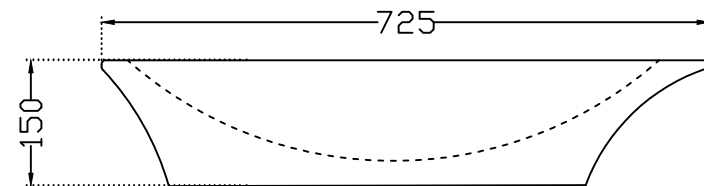

TOP VIEW

FRONT VIEW

	Jaquar Group Global Headquarters Plot No. 3, Sector- M-11, IMT Manesar Gurgaon, NCR - 122050, India E-mail : Sales: support@jaquar.com Customer Service : service@jaquar.com		ITEM CODE TIS-BLM-73931N
			ITEM TYPE TABLE TOP BASIN
			ITEM SIZE 725x480x150 mm
	ALL DIMENSIONS ARE IN MM. (TOLERANCE ± 5 MM)		