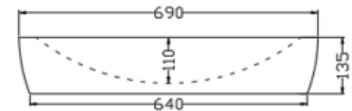

TOP VIEW

SIDE VIEW

FRONT VIEW

General Information

Product Code	TWS-BLM-75931N
Brand	Artize
Colour	Black matt
Type	Table Top Basin
Material	Fine Fire Clay (FFC)

Product Specification

Product Dimension	690x480x135 mm
Basin Inner Dimension	400x400x115 mm
Product Net Weight	14.5 kg.
Product Gross Weight	16 kg.
Packaging Dimension	705x480x150 mm
Outlet	Vertical
Technical Details:	Tap hole dia. $\varnothing 35 \pm 2$ mm
	Internal diameter of outlet hole dia. $\varnothing 45 +2/-1$ mm
	Horizontal distance between the centre line of the tap hole and the centre line of the waste outlet hole ≤ 150 mm
Product Features	<p>Stylish And Elegant Design It Give a Modern And Luxury Look A art-inspired shape The matt colour is part of the glaze preparation resulting in its lifelong durability With Tap Hole Smooth Glaze Surface Anti Bacterial Glaze on Ceramic Material - Fine Fire Clay (FFC)</p>