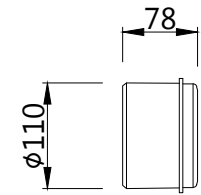

STRAIGHT PIPE

OUTLET PIPE ADAPTOR

PLUG