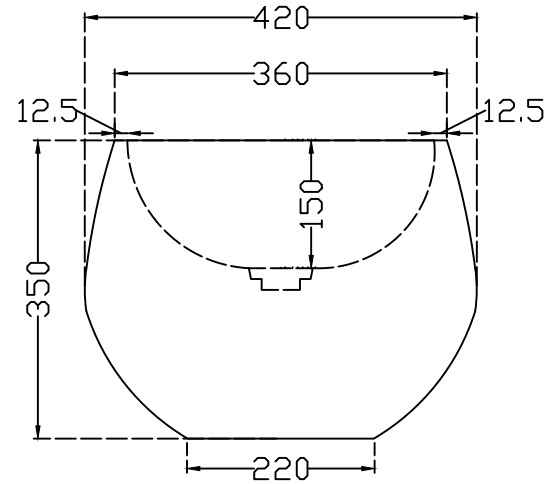

TOP VIEW

SIDE VIEW

	Jaquar Group Global Headquarters Plot No. 3, Sector- M-11, IMT Manesar Gurgaon, NCR - 122050, India E-mail : Sales: support@jaquar.com Customer Service : service@jaquar.com		ITEM CODE ADS-MBT-649911
			ITEM TYPE TABLE TOP BASIN CRYSTAL PURE WHITE
			ITEM SIZE 420x420x350 mm
	ALL DIMENSIONS ARE IN MM. (TOLERANCE ± 5 MM)		