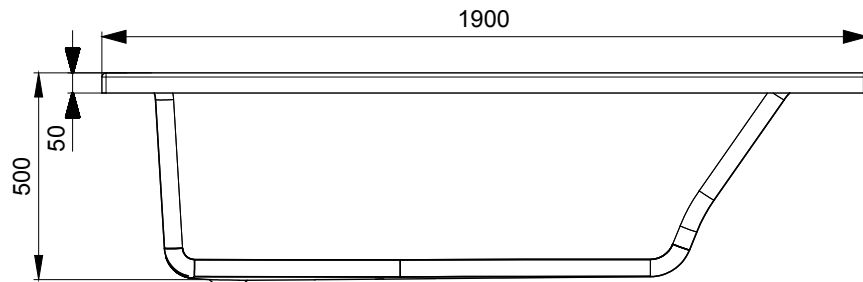

TOP VIEW

3D VIEW

FRONT VIEW

SIDE VIEW

	Jaquar Group	
	Global Headquarters Plot No. 3, Sector- M-11, IMT Manesar Gurgaon, NCR - 122050, India E-mail : Sales: support@jaquar.com Customer Service : service@jaquar.com	
	ITEM CODE	<b>ABT-WHT-ARTIZE190</b>
	ITEM TYPE	<b>BUILT-IN BATHTUB</b>
ITEM SIZE	1900X900X500 mm	
ALL DIMENSIONS ARE IN MM. (TOLERANCE ± 5 MM)		