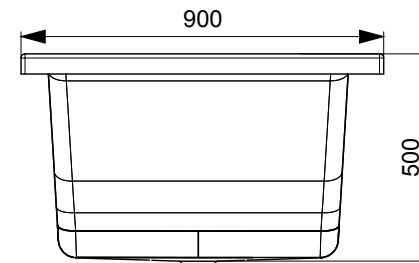

TOP VIEW

3D VIEW

FRONT VIEW

SIDE VIEW

	Jaquar Group	
	Global Headquarters Plot No. 3, Sector- M-11, IMT Manesar Gurgaon, NCR - 122050, India E-mail : Sales: support@jaquar.com Customer Service : service@jaquar.com	
	ITEM CODE	<b>ABT-WHT-ARTIZE190</b>
	ITEM TYPE	<b>BUILT-IN BATHTUB</b>
ITEM SIZE	1900X900X500 mm	
ALL DIMENSIONS ARE IN MM. (TOLERANCE ± 5 MM)		