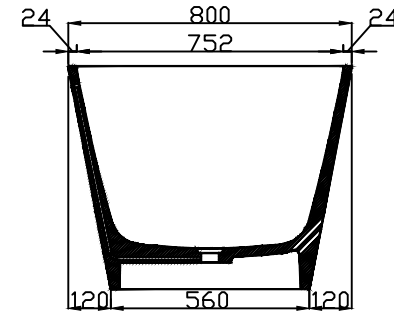

SIDE SECTION ELEVATION

Jaquar Group

Global Headquarters
Plot No. 3, Sector- M-11, IMT Manesar
Gurgaon, NCR - 122050, India
E-mail : Sales: support@jaquar.com
Customer Service : service@jaquar.com

ITEM CODE	ABT-WHT-FSBTCF2011
ITEM TYPE	ARTIZE CONFLUENCE SOLID SURFACE FREE STANDING BATHTUB
ITEM SIZE	1800X1800X515mm
ALL DIMENSIONS ARE IN MM. (TOLERANCE ± 5 MM)