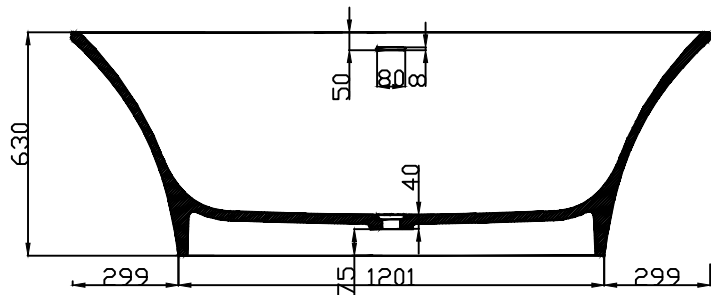

FRONT SECTION ELEVATION